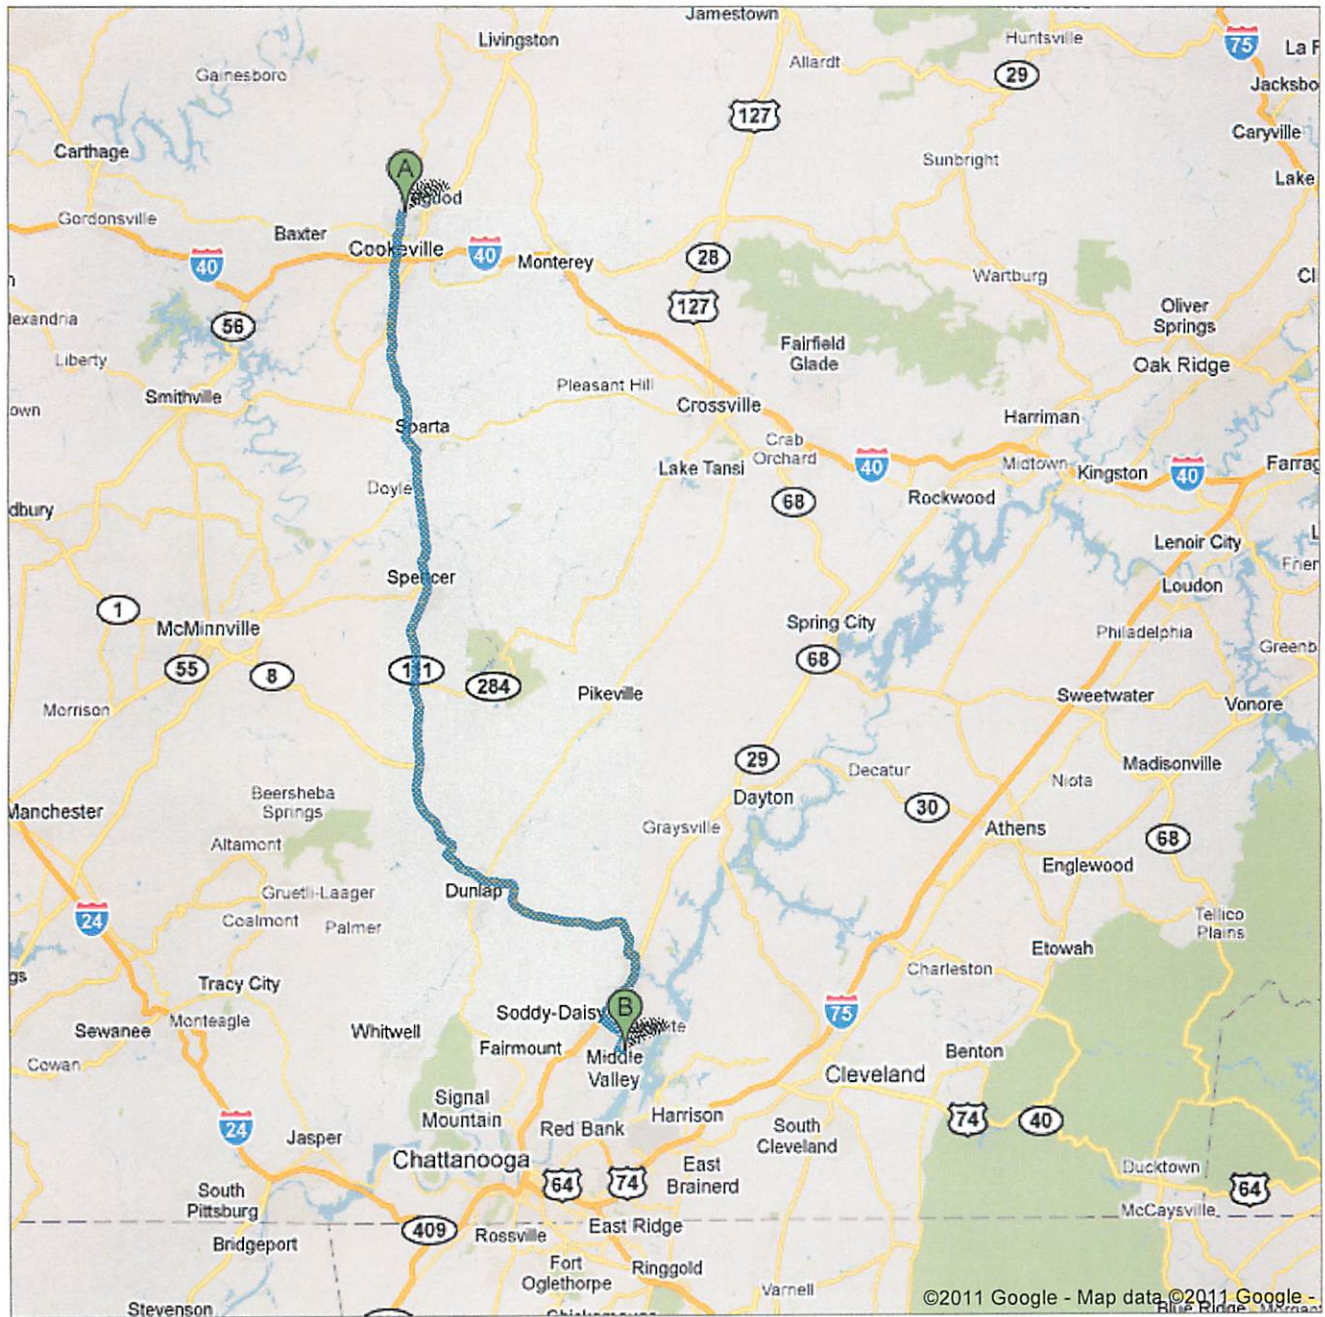

Directions to 1900 E Crabtree Rd, Hixson, TN 37343

87.3 mi – about 1 hour 41 mins

Cookeville High School to Middle Valley Rec Center

Cookeville High School: Algood

2335 North Washington Avenue, Cookeville, TN 38501 - (931) 520-2287

- | | | |
|--|--|-----------------------------|
| | 1. Head southwest on TN-136 S/N Washington Ave toward Vickers Ln
About 4 mins | go 2.2 mi
total 2.2 mi |
| | 2. Turn right at E Spring St | go 400 ft
total 2.2 mi |
| | 3. Take the 1st left onto S Jefferson Ave
About 8 mins | go 4.0 mi
total 6.3 mi |
| | 4. Merge onto TN-111 S/US-70S W via the ramp to TN-136 S
Continue to follow TN-111 S
About 1 hour 13 mins | go 71.0 mi
total 77.2 mi |
| | 5. Continue onto US-27 S
About 5 mins | go 5.1 mi
total 82.4 mi |
| | 6. Take the Harrison Ln exit | go 0.2 mi
total 82.6 mi |
| | 7. Turn left at Harrison Ln
About 1 min | go 0.3 mi
total 82.9 mi |
| | 8. Turn right at Daisy Dallas Rd
About 5 mins | go 2.9 mi
total 85.9 mi |
| | 9. Turn right at Hale Rd
About 3 mins | go 1.1 mi
total 87.0 mi |
| | 10. Take the 1st left onto E Crabtree Rd
Destination will be on the right
About 1 min | go 0.4 mi
total 87.3 mi |

1900 E Crabtree Rd, Hixson, TN 37343

These directions are for planning purposes only. You may find that construction projects, traffic, weather, or other events may cause conditions to differ from the map results, and you should plan your route accordingly. You must obey all signs or notices regarding your route.

Map data ©2011 Google

Directions weren't right? Please find your route on maps.google.com and click "Report a problem" at the bottom left.