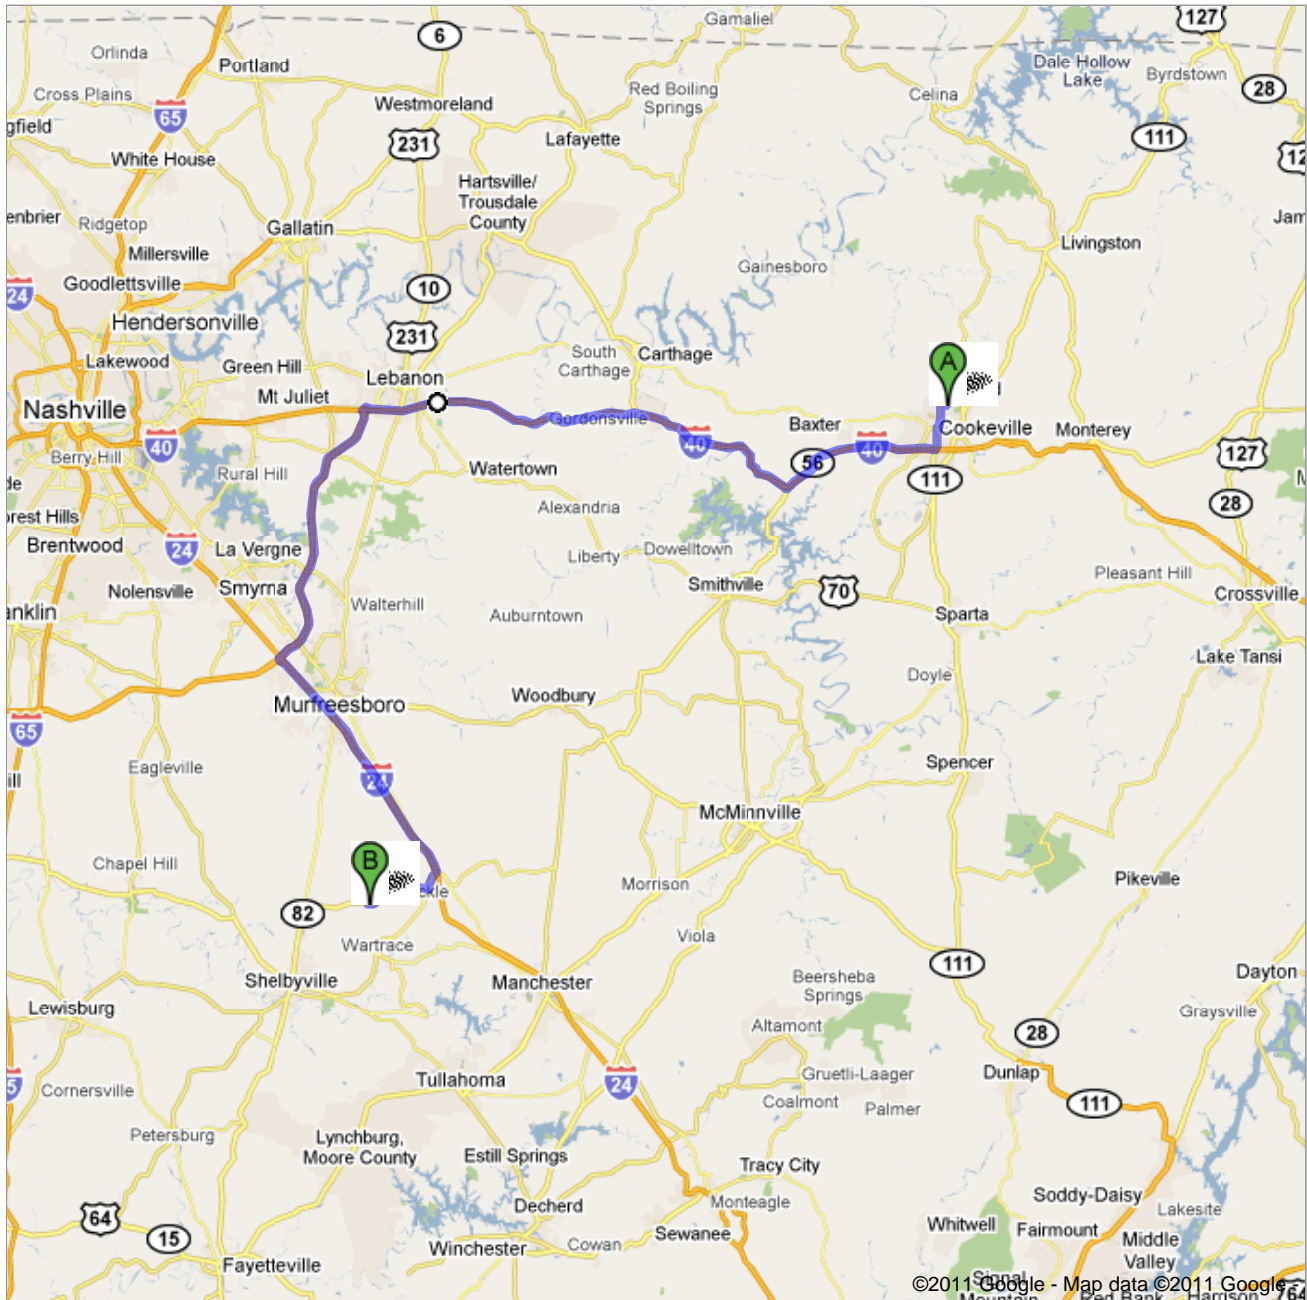

Directions to 319 Webb Rd E, Bell Buckle, TN 37020
110 mi – about 1 hour 54 mins
Cookeville High School to Webb Bell Buckle, TN

 1 Cavalier Dr, Cookeville, TN

- | | | |
|--|---|-----------------------------|
| | 1. Head west on E 22nd St toward Denton Ave
About 1 min | go 0.3 mi
total 0.3 mi |
|  | 2. Turn left at N Washington Ave
About 6 mins | go 2.1 mi
total 2.4 mi |
|  | 3. Turn right at E Spring St | go 276 ft
total 2.4 mi |
|  | 4. Take the 1st left onto S Jefferson Ave
About 4 mins | go 1.8 mi
total 4.2 mi |
|  | 5. Turn right to merge onto I-40 W
About 48 mins | go 51.7 mi
total 56.0 mi |
|  | 6. Take exit 235 to merge onto TN-840 W toward Murfreesboro
About 22 mins | go 23.9 mi
total 79.9 mi |
|  | 7. Take exit 53A to merge onto I-24 E toward Chattanooga
About 22 mins | go 22.9 mi
total 103 mi |
|  | 8. Take exit 97 for TN-64/Beech Grove Road toward Shelbyville/Wartrace/Bell Buckle | go 0.2 mi
total 103 mi |
|  | 9. Turn right at TN-64 W/Beech Grove Rd
Continue to follow TN-64 W
About 3 mins | go 1.5 mi
total 104 mi |
|  | 10. Turn right at TN-82 S
Destination will be on the right
About 7 mins | go 5.7 mi
total 110 mi |

 319 Webb Rd E, Bell Buckle, TN 37020

These directions are for planning purposes only. You may find that construction projects, traffic, weather, or other events may cause conditions to differ from the map results, and you should plan your route accordingly. You must obey all signs or notices regarding your route.

Map data ©2011 Google

Directions weren't right? Please find your route on maps.google.com and click "Report a problem" at the bottom left.