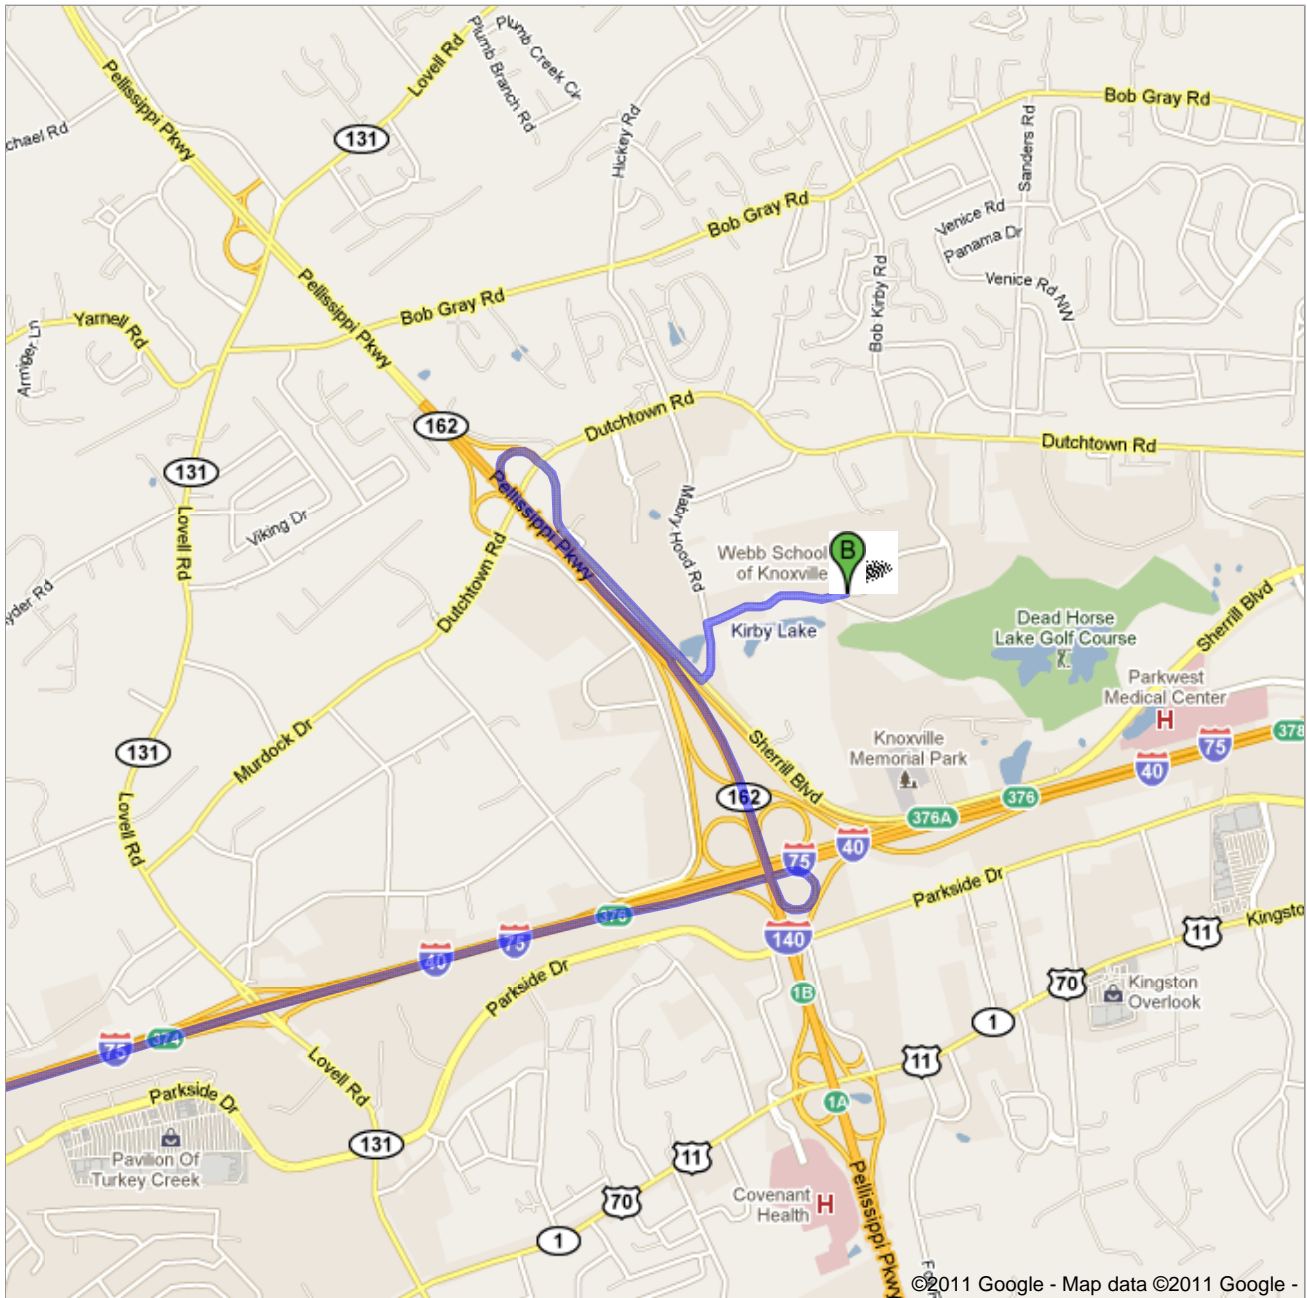

Directions to 9800 Webb School Ln, Knoxville, TN 37923

94.6 mi – about 1 hour 38 mins

Cookeville High School to Webb Knoxville School, Knoxville, TN

 2335 N Washington Ave, Cookeville, TN 38501

- | | | |
|-----------------------------------------------------------------------------------|-------------------------------------------------------------------------------------------------------|-----------------------------|
|  | 1. Head southwest on TN-136 S/N Washington Ave toward Vickers Ln
About 4 mins | go 2.2 mi
total 2.2 mi |
|  | 2. Turn left at E Spring St
About 7 mins | go 3.5 mi
total 5.7 mi |
|  | 3. Turn left to merge onto I-40 E toward Knoxville
About 1 hour 13 mins | go 78.1 mi
total 83.8 mi |
|  | 4. Merge onto I-75 N
About 7 mins | go 7.4 mi
total 91.2 mi |
|  | 5. Take exit 376 to merge onto TN-162 N toward Oak Ridge
About 2 mins | go 2.0 mi
total 93.2 mi |
|  | 6. Take the Dutchtown Rd exit | go 0.2 mi
total 93.4 mi |
| | 7. Merge onto Sherrill Blvd
About 2 mins | go 0.7 mi
total 94.1 mi |
|  | 8. Turn left at Mabry Hood Rd NW
About 1 min | go 0.2 mi
total 94.3 mi |
|  | 9. Take the 1st right onto Webb School Ln
About 1 min | go 0.3 mi
total 94.6 mi |
|  | 10. Keep left at the fork | go 236 ft
total 94.6 mi |

 9800 Webb School Ln, Knoxville, TN 37923

These directions are for planning purposes only. You may find that construction projects, traffic, weather, or other events may cause conditions to differ from the map results, and you should plan your route accordingly. You must obey all signs or notices regarding your route.

Map data ©2011 Google

Directions weren't right? Please find your route on maps.google.com and click "Report a problem" at the bottom left.